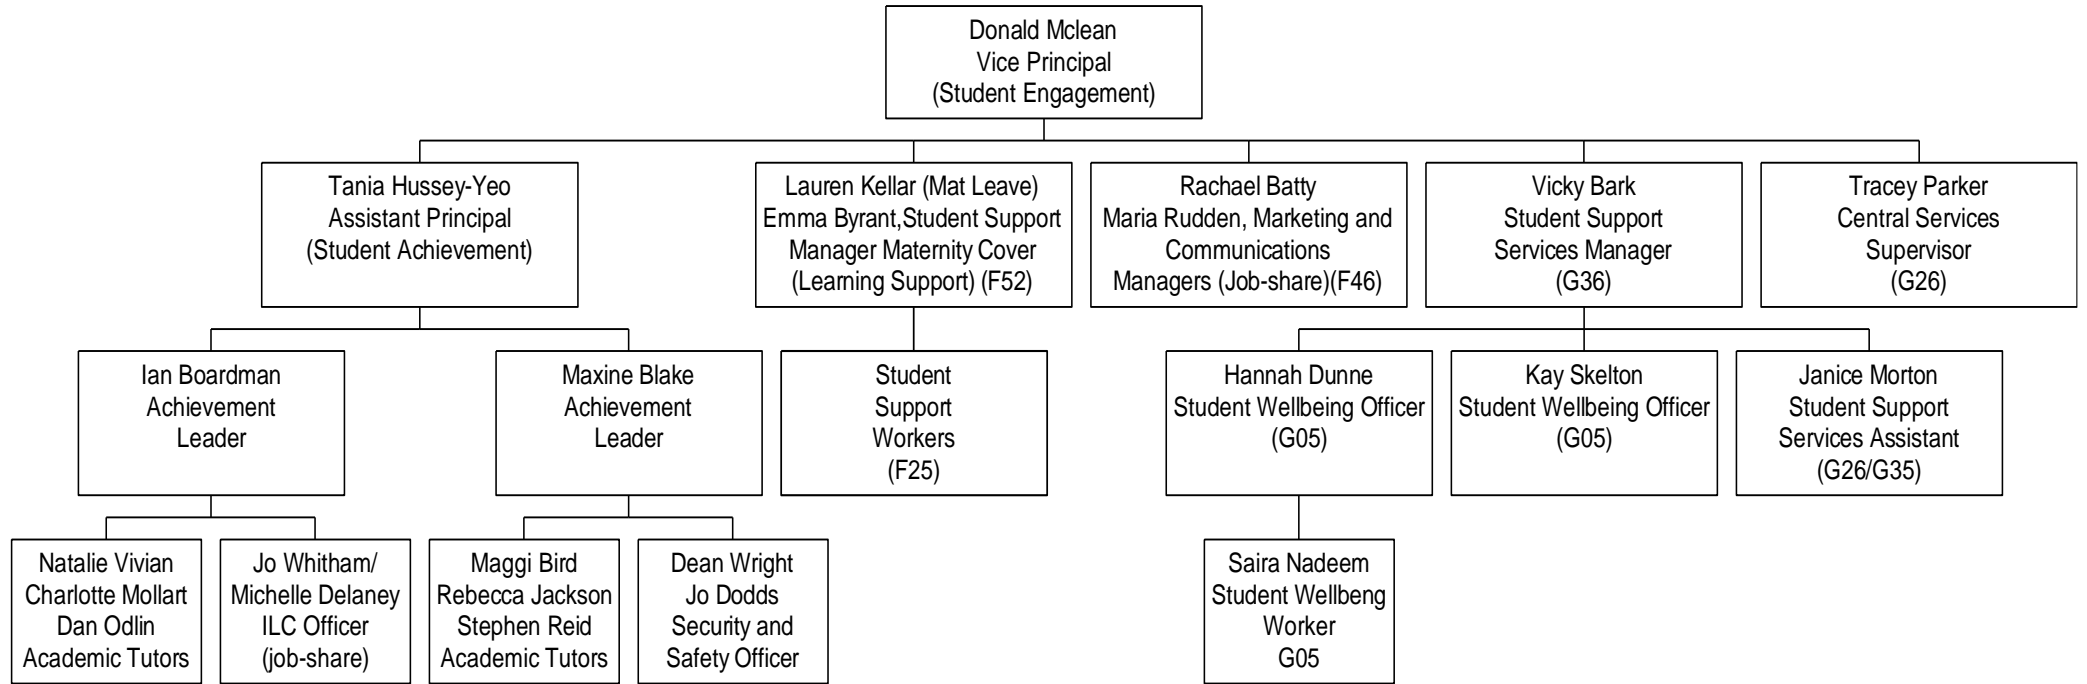

Student Engagement