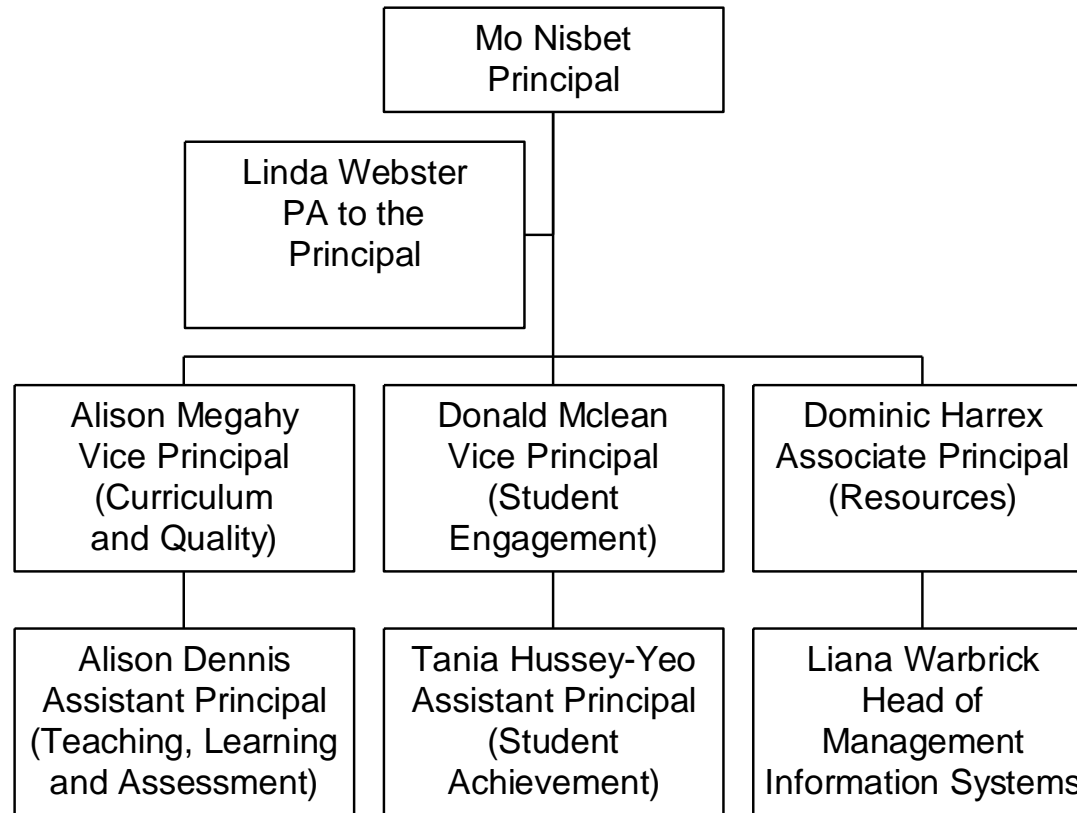

**Leadership Team**

Principal:	F49
Vice Principal (Curriculum and Quality):	S37
Vice Principal (Student Engagement):	G38
Associate Principal (Resources):	G41
Assistant Principals:	F18
Head of Management Information Systems' office:	T07
PA to the Principal:	F49a