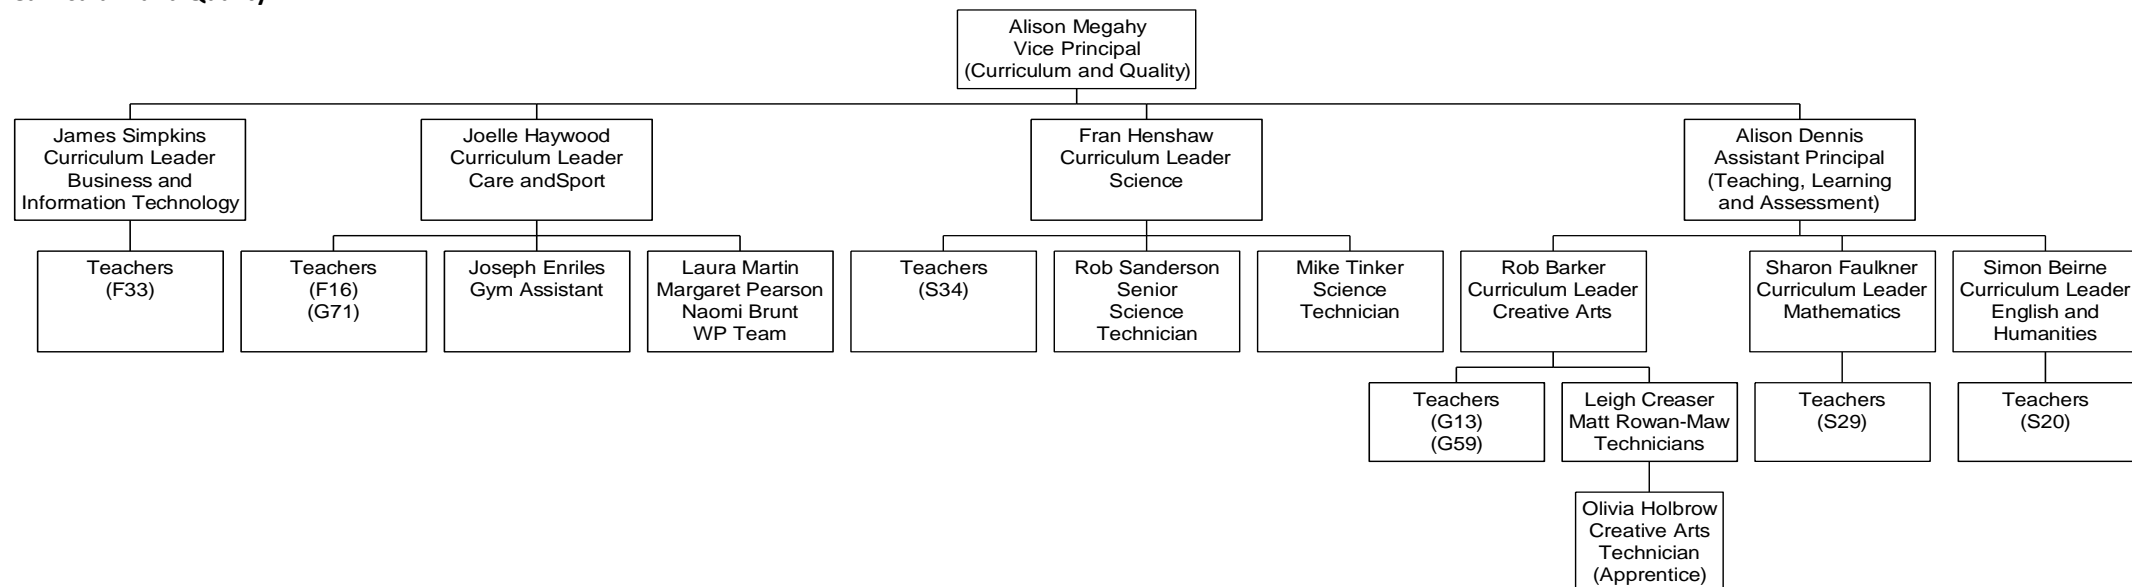

Curriculum and Quality

Business, and Information Technology	Care and Sport	Creative Arts	English and Humanities	Mathematics	Science
Ben Key Berni Edge Duncan Blackie Gohar Khan John Gamble-Pugh Julie Beaumont Kevin Nightingale Matt Goult Parmi Dosanjh Sarah Turton Steve Myers	Andrea Haith Aisha Bibi Becky Mower Iram Suleman Jayne Kriklanis Lynne Sheehan Matt Collin Maxine Blake Nikita Brookes (career break) Nina Radley Sam Trollope Scott Worthington	Ben Raynor James Oliver Kai Lancaster Lauren Clarke Leigh Creaser Matt Rowan-Maw Tim Pass	Alice Alston Chris Niblett George Yates Ian Boardman Jake Webb Kristen Berry Matt Grant Sheena Adamson Steve Schofield Yvonne Wragg	Jenny Hughes Jon Bogie Nicola Mitchell Nikita Marshall Ruth Ringrose Sarah Linnell	Andrew Page Ashleigh Vause Ben Markham Caroline Henry Chris Woods Gary Mitchell Julie Cavell Karen Arthur Lee Davies Louise Gadsby-Walsh Maria Lemos Mark Sowden Matthew Summers Pat Morgan Razia Khan